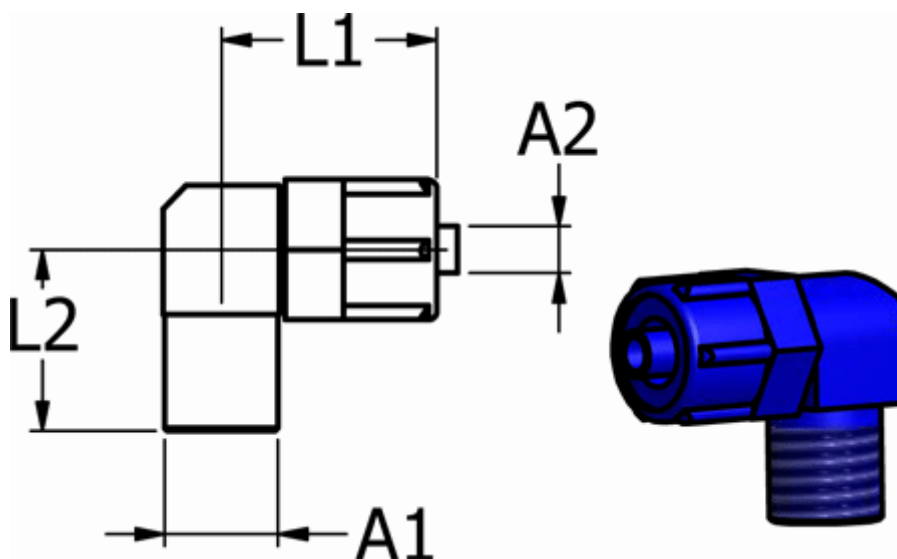

Article number: 58613774

Description: Push-on fitting POM 13.774, Ø12/9-R 3/8"  
Elbow plastic, blue, conical thread

## Measures

For hose A2 =	12/9
L1	= 28
L2	= 23
Thread A1	= R 3/8"